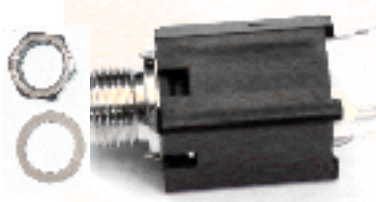

Noise Swash Kit (1.3.1)

4mspedals.com

commonsound.com

TL072

TL062

8-pin socket x 2

Jack x 2

Knob x 8

PC mount pot 100k

PC mount pot 10k x 2

PC mount pot 1k

PC mount pot 1M x 2

3PDT Stomp

7809

Power Jack

16mm pot 1k

SPDT flip x 2

LED clip

Pot w/switch 1M