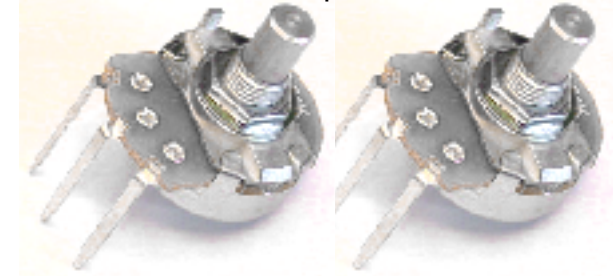

PC mount pot 100k

PC mount pot 10k x 2

PC mount pot 1k

PC mount pot 1M x 2

3PDT Stomp

7809

Power Jack

16mm pot 1k

SPDT flip x 2

LED clip

Pot w/switch 1M