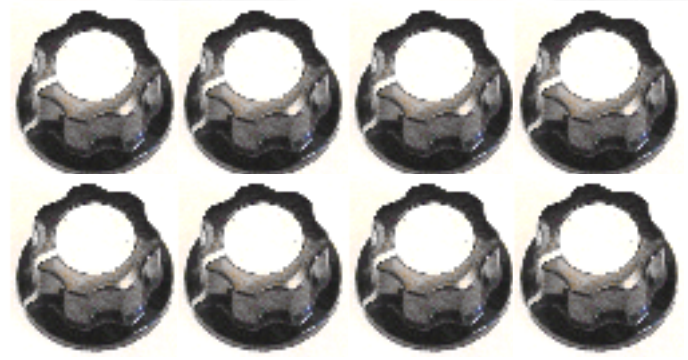

Noise Swash Kit (1.3.1)

4mspedals.com

commonsound.com

TL072

TL062

8-pin socket x 2

Jack x 2

Knob x 8

PC mount pot 100k

PC mount pot 10k x 2

PC mount pot 1k

PC mount pot 1M x 2

3PDT Stomp

7809

Power Jack

16mm pot 1k

SPDT flip x 2

LED clip

Pot w/switch 1M