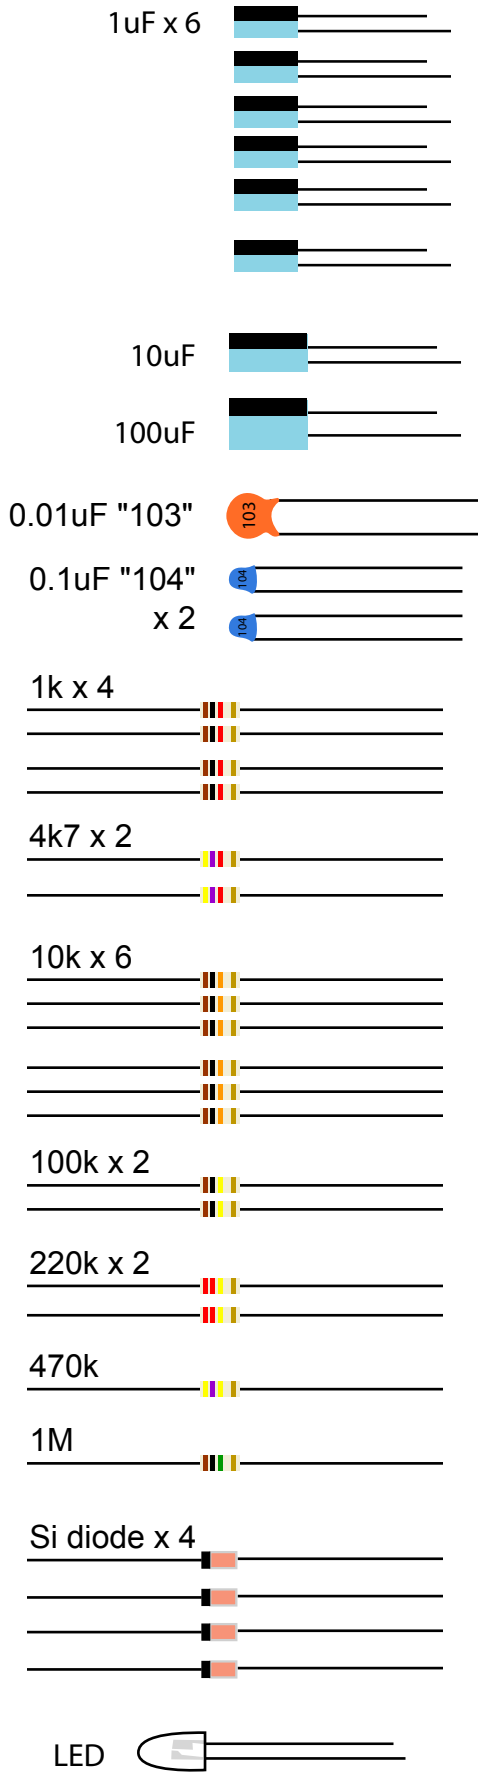

Noise Swash Kit (1.3.1)

4mspedals.com

commonsound.com

TL072

TL062

8-pin socket x 2

Jack x 2

Knob x 8

PC mount pot 100k

PC mount pot 10k x 2

PC mount pot 1k

PC mount pot 1M x 2

3PDT Stomp

7809

Power Jack

16mm pot 1k

SPDT flip x 2

LED clip

Pot w/switch 1M