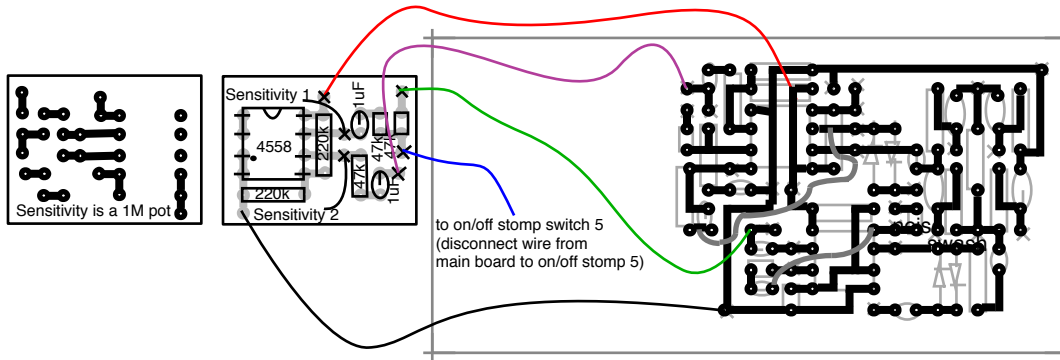

Clean Blend mod for Noise swash

www.commonsound.com

green@commonsound.com for errors, suggestions, etc.
by dann green

Non-commercial use only (except with written permission).