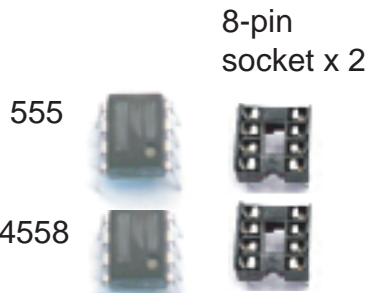

ToneSweep Mod (Atoner)

2008-05-23

commonsound.com

p 1 of 1

PC mount pot, 100k x 3

16mm pot
Audio 100k
with switch