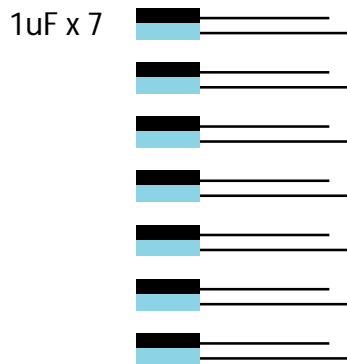

Atoner Kit

p 1 of 2

commonsound.com

Wire ~4ft.