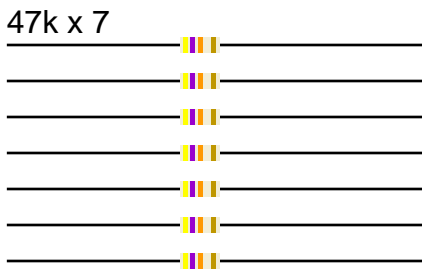

Atoner Kit

p 1 of 2

commonsound.com

Wire ~4ft.