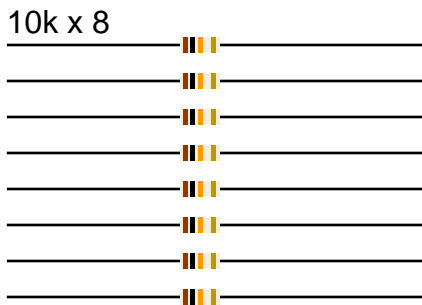

Atoner Kit

p 1 of 2

commonsound.com

Wire ~4ft.